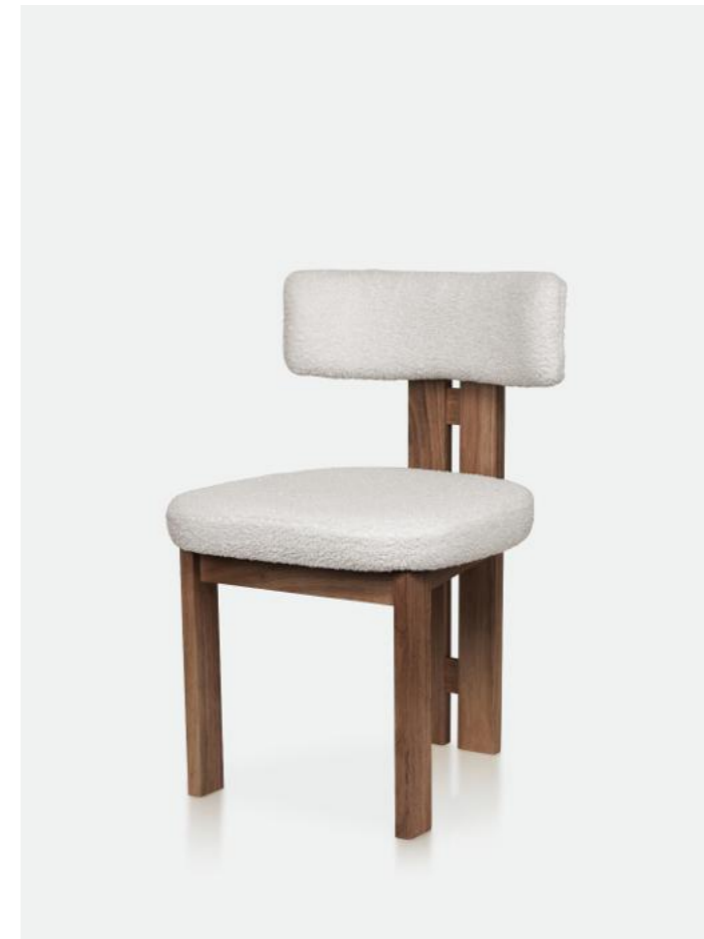

CY2030 / Dining chair / W58.5*D59*H77*SH48cm

CY2032 / Leisure chair /
W52*D63*H68.5*SH48cm

CY2036 / Leisure chair /
W60*D80*H82.5*SH46.5cm

CY2037 / Dining chair /
W55*D64*H83*SH48cm

CY2025C / Dining chair /
W54*D54.5*H82*SH48cm

CY2055 / Dining chair /
W54*D63*H83*SH48cm

CY2039 / Dining chair /
W48*D57*H79.5*SH48cm

CY2060 / Dining chair /
W48*D53*H81*SH48cm

CY2060B / Counter chair /
W46*D48*H98.5*SH68cm

CY2043 / Dining chair /
W49*D54.5*H84*SH48cm

CY2077 / Dining chair /
W59*D53*H78*SH48cm

CY2073 / Dining chair /
W52*D48*H80*SH48cm

CY2053 / Dining chair /
W47*D50*H82*SH48cm

CY2076 / Dining chair /
W55*D48*H84*SH48cm

CY2035 / Dining chair /
W50*D56*H83*SH48cm