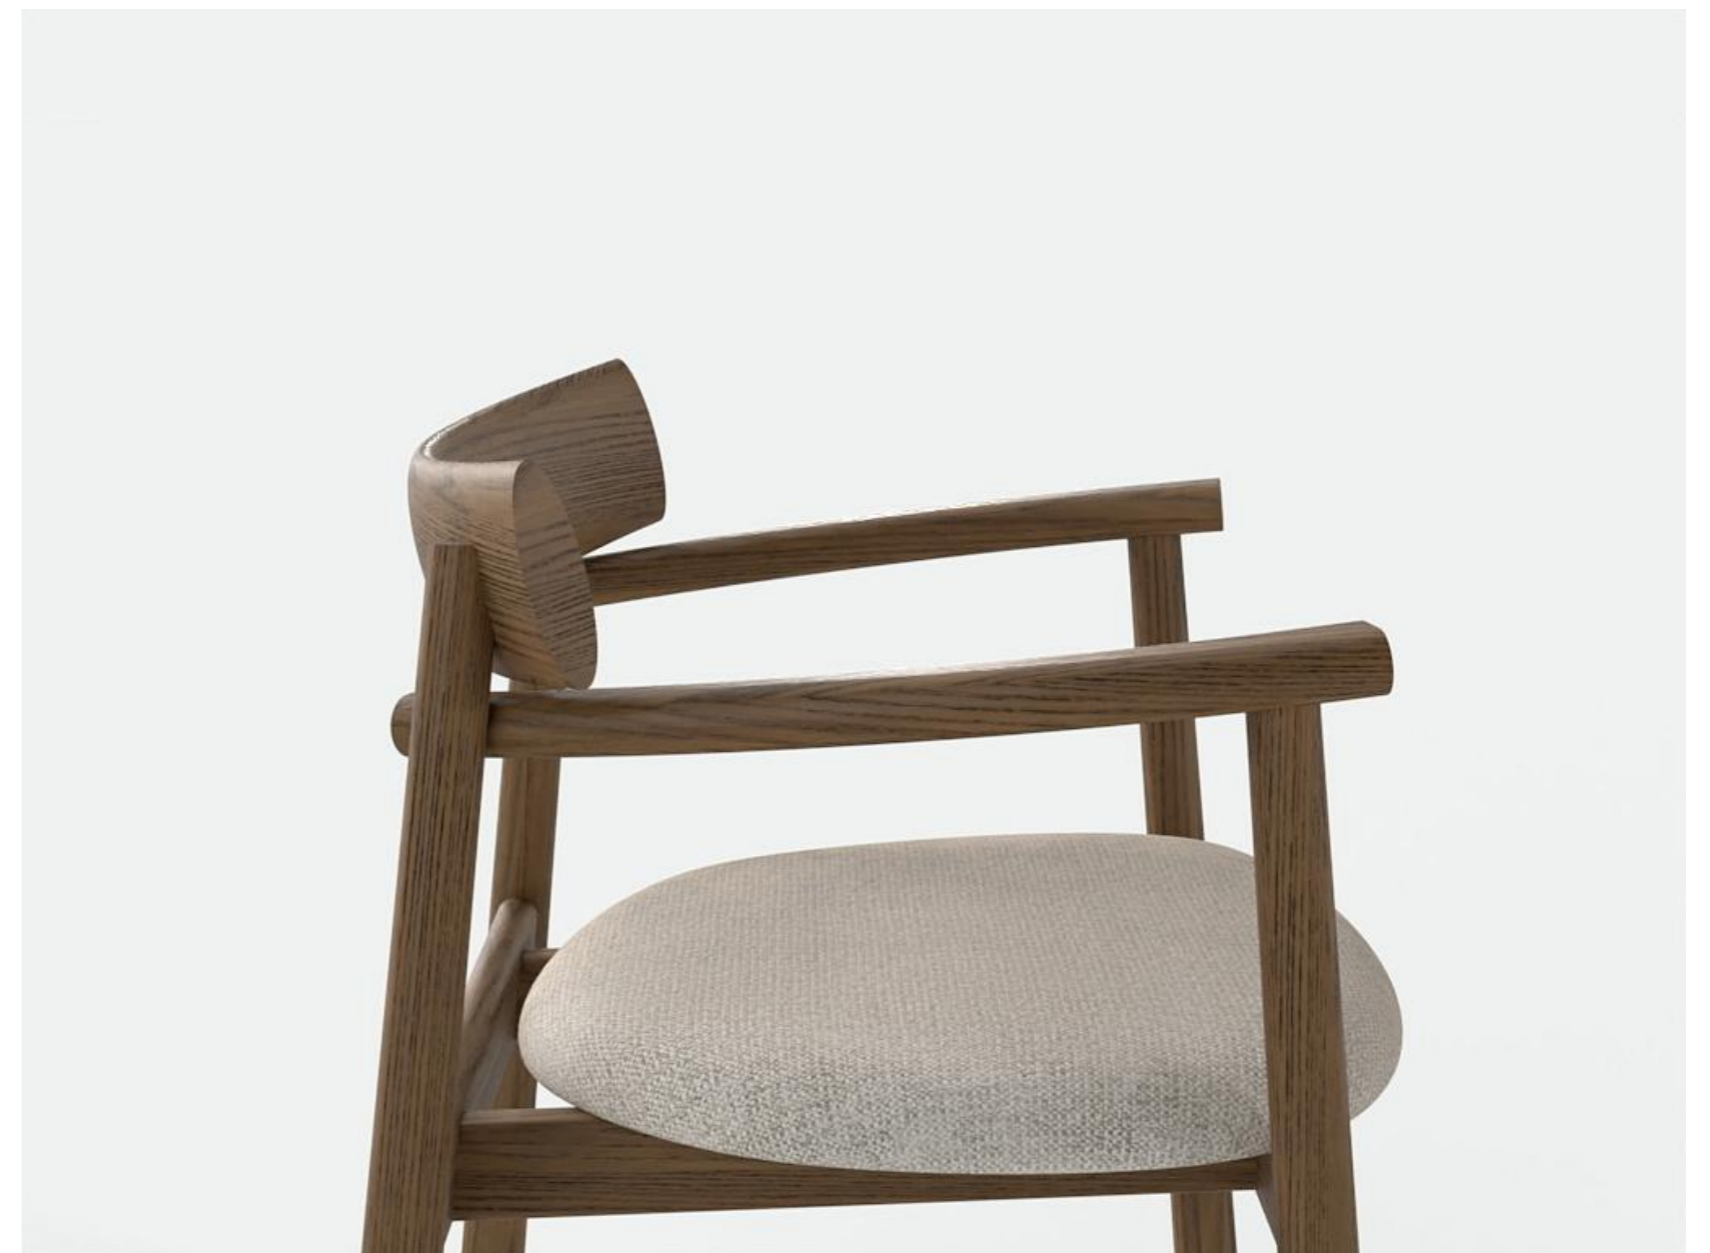

CY2082 / Dining chair / W59*D58*H78*SH48cm

CY2033 / Dining chair / W50*D54.5*H87*SH48cm

CY2033B / Counter chair / W45*D48*H94*SH68cm

CY2079 / Dining chair / W61*D53*H72*SH48cm

CY2064 / Dining chair / W61*D59*H76*SH48cm