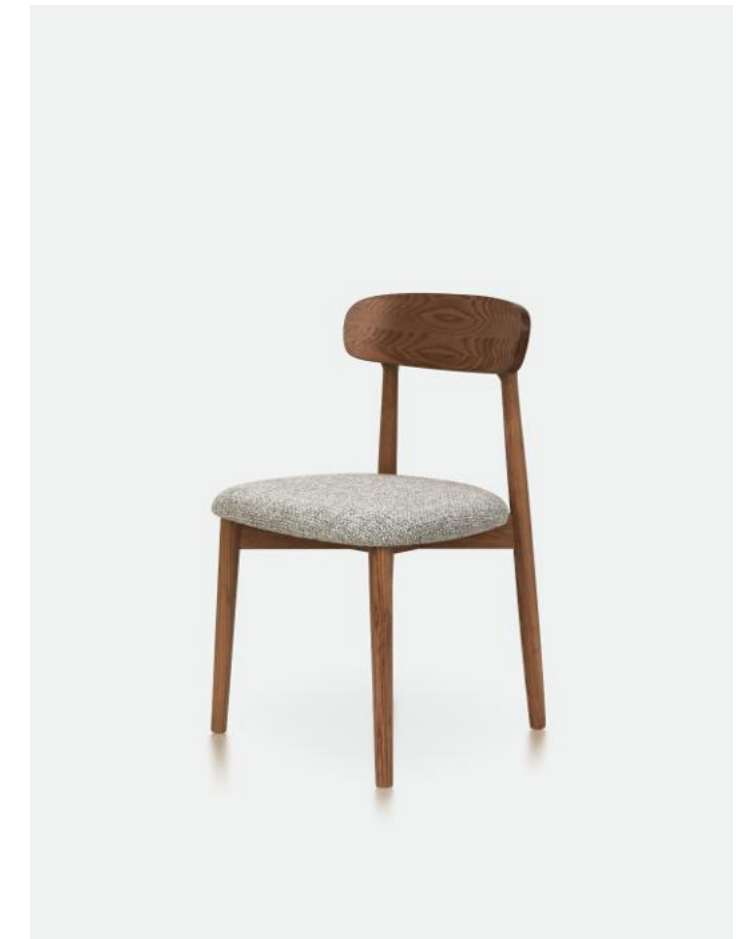

CY2030 / Dining chair / W58.5*D59*H77*SH48cm

CY2032 / Leisure chair /
W52*D63*H68.5*SH48cm

CY2036 / Leisure chair /
W60*D80*H82.5*SH46.5cm

CY2037 / Dining chair /
W55*D64*H83*SH48cm

CY2025C / Dining chair /
W54*D54.5*H82*SH48cm

CY2055 / Dining chair /
W54*D63*H83*SH48cm

CY2039 / Dining chair /
W48*D57*H79.5*SH48cm

CY2060 / Dining chair /
W48*D53*H81*SH48cm

CY2060B / Counter chair /
W46*D48*H98.5*SH68cm

CY2043 / Dining chair /
W49*D54.5*H84*SH48cm

CY2077 / Dining chair /
W59*D53*H78*SH48cm

CY2073 / Dining chair /
W52*D48*H80*SH48cm

CY2053 / Dining chair /
W47*D50*H82*SH48cm

CY2076 / Dining chair /
W55*D48*H84*SH48cm

CY2035 / Dining chair /
W50*D56*H83*SH48cm