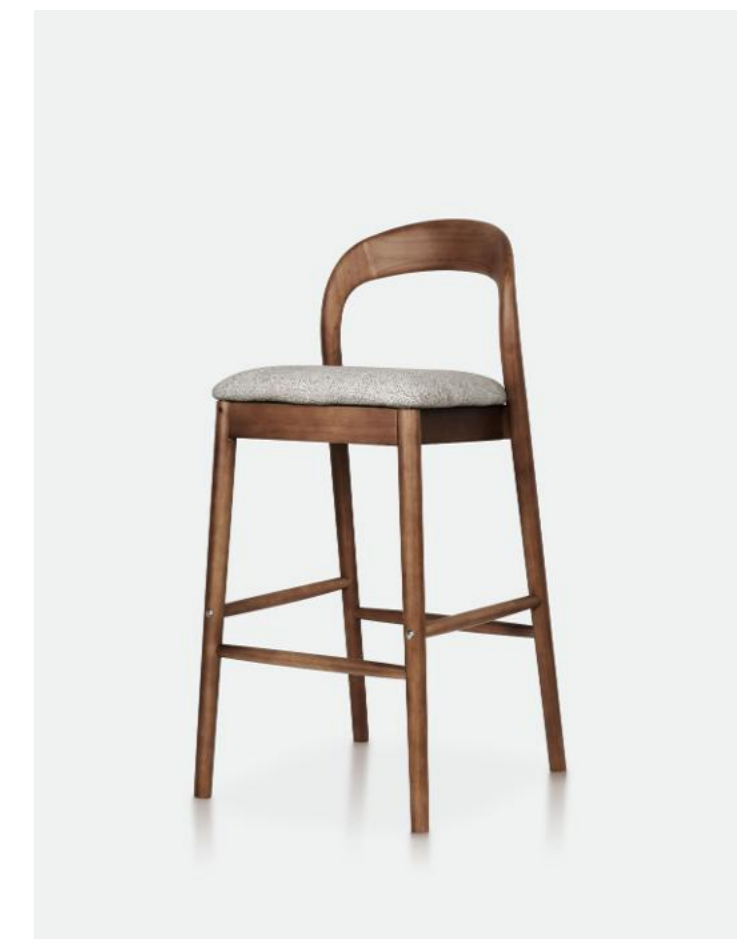

CY2054 / Dining chair / W57*D62*H79*SH48cm

CY2063 / Dining chair / W58*D60*H76*SH48cm

CY2063B / Counter chair / W51*D52*H94*SH68cm

CY2072 / Dining chair / W53*D56*H75*SH48cm

CY2083 / Dining chair / W58*D60*H76*SH48cm

CY2030 / Dining chair / W58.5*D59*H77*SH48cm

CY2032 / Leisure chair /
W52*D63*H68.5*SH48cm

CY2036 / Leisure chair /
W60*D80*H82.5*SH46.5cm

CY2037 / Dining chair /
W55*D64*H83*SH48cm

CY2025C / Dining chair /
W54*D54.5*H82*SH48cm

CY2055 / Dining chair /
W54*D63*H83*SH48cm

CY2039 / Dining chair /
W48*D57*H79.5*SH48cm

CY2060 / Dining chair /
W48*D53*H81*SH48cm

CY2060B / Counter chair /
W46*D48*H98.5*SH68cm

CY2043 / Dining chair /
W49*D54.5*H84*SH48cm